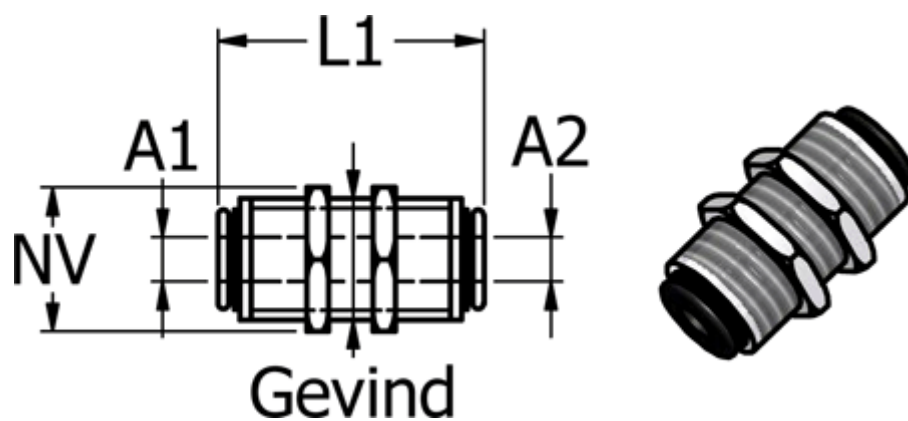

Article number: 5867510146

Description: Metal fitting 751.014-6 - Ø6/Ø6
Push-in bulkhead

Measures

Ext. hose diameter A1 = 6

Ext. hose diameter A2 = 6

L1 = 33

NV = 16

Thread = M13x1